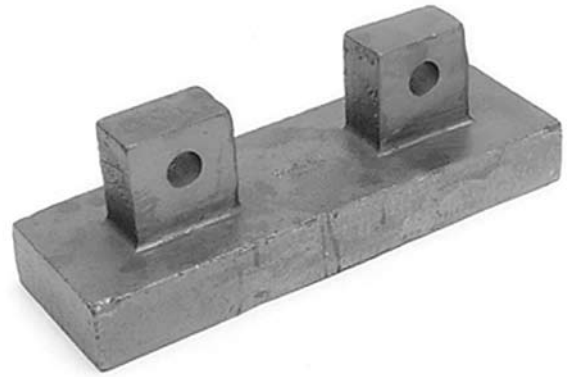

Trawl Door Shoes

Thyboron Trawl Doors

Type 2 (old style)

ITEM #	DOOR SIZE (IN)	WT./UNIT (LBS)
THS107N	66 – 107	63
THS120N	110 – 170	103

* Shoes delivered complete with bolts and nylock nuts (2 pcs. per shoe)

Type 2 / Type 7

Regular Shoe

ITEM #	DOOR SIZE (IN)	WT./UNIT (LBS)
THS107NN	66 – 107	70
THS1107	110 – 170	122

* Shoes delivered complete with bolts and nylock nuts (3 pcs. per shoe)

Type 2 / Type 7

Rounded Front Shoe

ITEM #	DOOR SIZE (IN)	WT./UNIT (LBS)
THS1107F	110 – 170	122

* Shoes delivered complete with bolts and nylock nuts (3 pcs. per shoe)

DANTRAWL

INCORPORATED

MODERN GEAR FOR TODAY'S PROFESSIONAL FISHERMAN

4776 Shilshole Ave. N.W. • Seattle, WA 98107 • Phone: 206-789-8840 • Fax: 206-789-8973 • sales@dantrawl.com