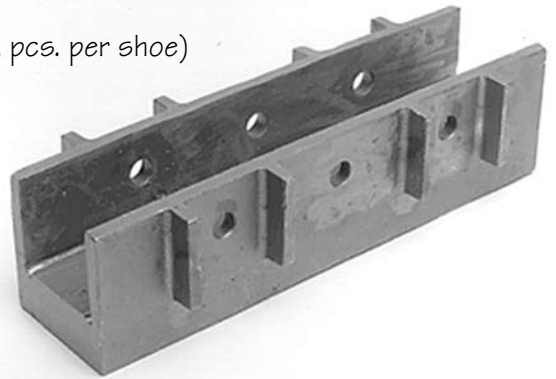

Trawl Door Shoes

Thyboron Trawl Doors

Type 2 (old style)

ITEM #	DOOR SIZE (IN)	WT./UNIT (LBS)
THS107N	66 – 107	63
THS120N	110 – 170	103

* Shoes delivered complete with bolts and nylock nuts (2 pcs. per shoe)

Type 2 / Type 7

Regular Shoe

ITEM #	DOOR SIZE (IN)	WT./UNIT (LBS)
THS107NN	66 – 107	70
THS1107	110 – 170	122

* Shoes delivered complete with bolts and nylock nuts (3 pcs. per shoe)

Type 2 / Type 7

Rounded Front Shoe

ITEM #	DOOR SIZE (IN)	WT./UNIT (LBS)
THS1107F	110 – 170	122

* Shoes delivered complete with bolts and nylock nuts (3 pcs. per shoe)

DANTRAWL

INCORPORATED

MODERN GEAR FOR TODAY'S PROFESSIONAL FISHERMAN

4776 Shilshole Ave. N.W. • Seattle, WA 98107 • Phone: 206-789-8840 • Fax: 206-789-8973 • sales@dantrawl.com