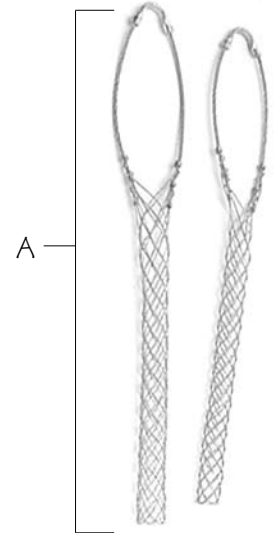

Cable Grips

“Chinese Fingers”

ITEM #	WIRE SIZE (IN)	LENGTH (A) (IN)
CHF1	0.75 – 0.99	25
CHF114	1.00 – 1.24	28
CHF138	1.26 – 1.49	30

* For attaching trawl wire to winches.

DANTRAWL

INCORPORATED

MODERN GEAR FOR TODAY'S PROFESSIONAL FISHERMAN