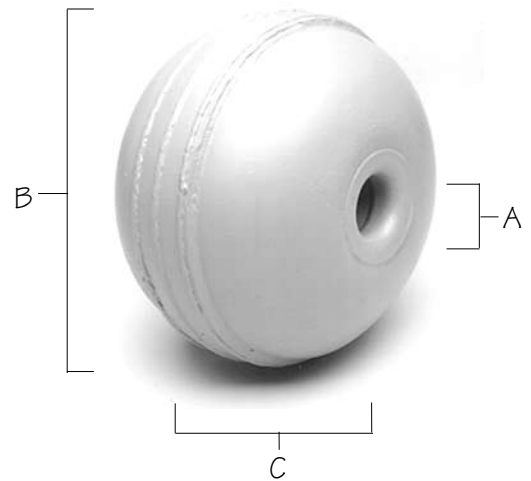

# Steel Bobbin

With Tri-Weld Band

ITEM #	CHAIN SIZE (IN)	HOLE SIZE (A) (IN)	DIAMETER (B) (IN)	DEPTH (C) (IN)	WT./UNIT (LBS)
STB14	5/8	2 1/2	14	11 1/2	68
STB16	5/8	2 1/2	16	13	86
STB18	3/4	3	18	13 1/2	137
STB21	3/4	3	21	16	185
STB24	3/4	3	24	18	256