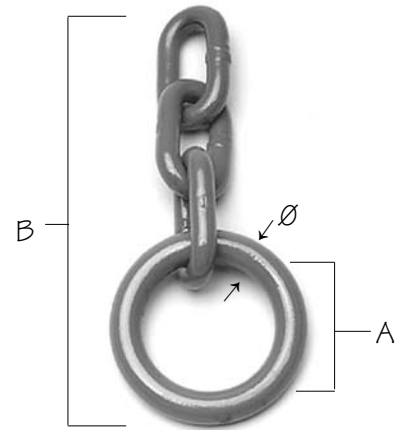

Chain Toggles

ITEM #	CHAIN SIZE (IN)	LENGTH (A) (IN)	HOLE SIZE (B) (IN)	WT./UNIT (LBS)
BE350H5	1/2	12	2	6.0
BE365H5	5/8	14	2 1/2	7.0
BE372H5	3/4	14	2 3/4	14.0
BE500H9	7/8	16	3 1/4	20.0

* Length measured from center of toggle to end of hanging chain.

ROCKHOPPER RING WITH 3 LINKS

ITEM #	SIZE (∅) (MM)	INSIDE DIAMETER (A) (MM)	OVERALL LENGTH (B) (MM)	WT./UNIT (LBS)
BC13123	13	50	210	1.7
BC16123	16	65	230	2.0

DANTRAWL
INCORPORATED

MODERN GEAR FOR TODAY'S PROFESSIONAL FISHERMAN