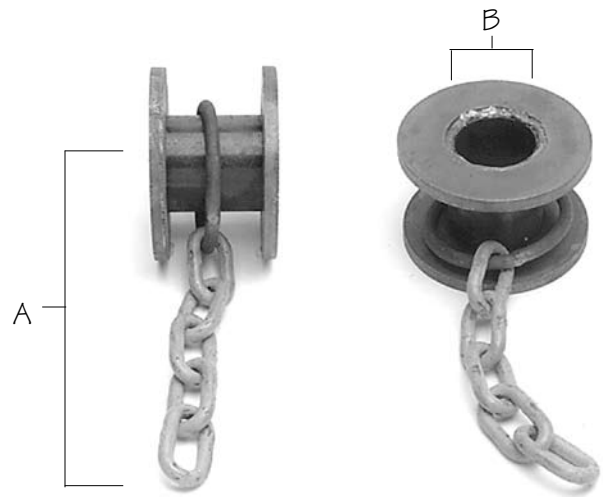

Chain Toggles

ITEM #	CHAIN SIZE (IN)	LENGTH (A) (IN)	HOLE SIZE (B) (IN)	WT./UNIT (LBS)
BE350H5	1/2	12	2	6.0
BE365H5	5/8	14	2 1/2	7.0
BE372H5	3/4	14	2 3/4	14.0
BE500H9	7/8	16	3 1/4	20.0

* Length measured from center of toggle to end of hanging chain.

ROCKHOPPER RING WITH 3 LINKS

ITEM #	SIZE (∅) (MM)	INSIDE DIAMETER (A) (MM)	OVERALL LENGTH (B) (MM)	WT./UNIT (LBS)
BC13123	13	50	210	1.7
BC16123	16	65	230	2.0

DANTRAWL
INCORPORATED

MODERN GEAR FOR TODAY'S PROFESSIONAL FISHERMAN