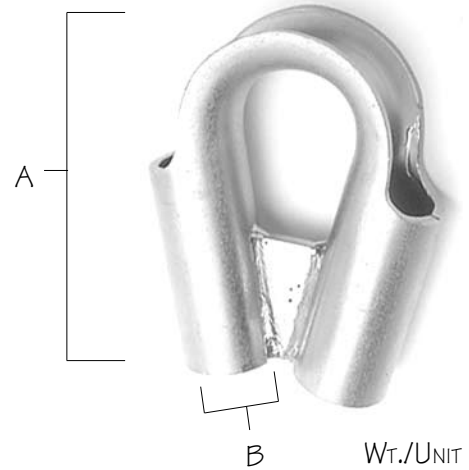

Tube Thimbles

ITEM #	WIRE ROPE SIZE (IN)	DIMENSIONS (MM) (A)	(B)	WT./UNIT (LBS)
BG715R	1/2	90	15	0.88
BG717R	9/16	95	17	1.06
BG719R	5/8	110	20	1.32
BG722R	3/4	125	22	1.76
BG725R	7/8	150	25	4.41
BG730R	1	170	30	4.85
BG735R	1 1/4	185	35	5.73
BG745R	1 1/2	225	45	7.94
BG750R	1 3/4	255	50	9.54
BG755R	2	290	55	12.13

Gusseted. For use with wire or rope.

DANTRAWL
INCORPORATED

MODERN GEAR FOR TODAY'S PROFESSIONAL FISHERMAN

C-29