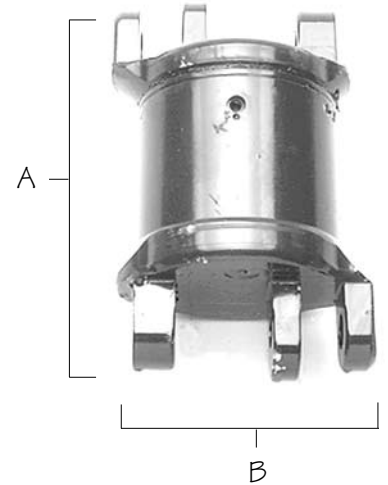

Swivels

Blue Line

“Compact”
for Gunnebo Connectors

ITEM #	SIZE (TONS)	CONNECTOR SIZE (IN)	DIMENSIONS (MM)		WT./UNIT (LBS)
			(A)	(B)	
BA410G	10.0	3/4	195	115	19.20
BA412G	12.0	7/8	200	135	21.40
BA417G	17.0	1	250	150	38.10

- * Design factor 5.0:1
- * Timken Roller Thrust Bearing

MODERN GEAR FOR TODAY'S PROFESSIONAL FISHERMAN

4776 Shilshole Ave. N.W. • Seattle, WA 98107 • Phone: 206-789-8840 • Fax: 206-789-8973 • sales@dantrawl.com