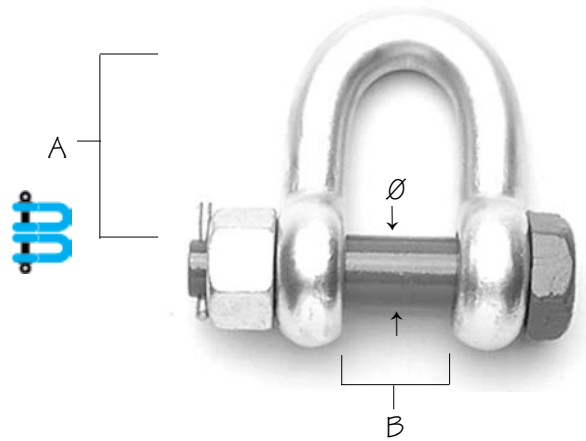

Shackles

VAN BEEST

Van Beest “Green Pin”
Safety Chain Type *

ITEM #	SIZE		WLL (TONS)	DIMENSIONS (MM)			WT./UNIT (LBS)
	(IN)	(MM)		(A)	(B)	(Ø)	
BF10DGPS	3/8	10	1.00	36	16	11	0.37
BF12DGPS	1/2	12	2.00	51	22	16	0.84
BF16DGPS	5/8	16	3.25	64	26	19	1.54
BF19DGPS	3/4	19	4.75	76	31	22	2.20
BF22DGPS	7/8	22	6.50	83	36	25	3.75
BF25DGPS	1	25	8.50	95	43	28	5.73
BF28DGPS	1 1/8	28	9.50	108	47	32	8.38
BF32DGPS	1 1/4	32	12.00	115	51	35	10.58
BF35DGPS	1 3/8	35	13.50	133	57	38	15.43
BF38DGPS	1 1/2	38	17.00	146	60	42	18.74
BF45DGPS	1 3/4	45	25.00	178	74	50	35.27
BF50DGPS	2	50	35.00	197	83	57	46.30
BF65DGPS	2 1/2	65	55.00	254	105	70	92.60

*Design factor 6.0:1

*Other sizes available by request

*Manufacturers Certificates available upon request

WLL = Working Load Limit.

DANTRAWL
INCORPORATED

MODERN GEAR FOR TODAY'S PROFESSIONAL FISHERMAN

4776 Shiilshole Ave. N.W. • Seattle, WA 98107 • Phone: 206-789-8840 • Fax: 206-789-8973 • sales@dantrawl.com