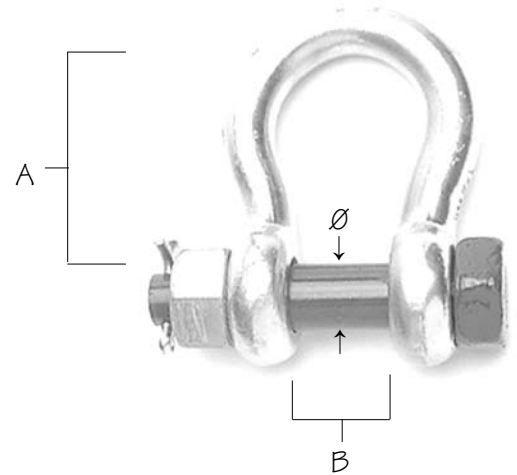

## Van Beest “Green Pin” Safety Anchor Type \*

ITEM #	SIZE		WLL (TONS)	DIMENSIONS (MM)			WT./UNIT (LBS)
	(IN)	(MM)		(A)	(B)	(Ø)	
BF10HGPS	3/8	10	1.00	36	16	11	0.37
BF12HGPS	1/2	12	2.00	51	22	16	0.84
BF16HGPS	5/8	16	3.25	64	26	19	1.54
BF19HGPS	3/4	19	4.75	76	31	22	2.20
BF22HGPS	7/8	22	6.50	83	36	25	3.75
BF25HGPS	1	25	8.50	95	43	28	5.73
BF28HGPS	1 1/8	28	9.50	108	47	32	8.38
BF32HGPS	1 1/4	32	12.00	115	51	35	10.58
BF35HGPS	1 3/8	35	13.50	133	57	38	15.43
BF38HGPS	1 1/2	38	17.00	146	60	42	18.74
BF45HGPS	1 3/4	45	25.00	178	74	50	35.27
BF50HGPS	2	50	35.00	197	83	57	46.30
BF65HGPS	2 1/2	65	55.00	254	105	70	92.60

\*Design factor 6.0:1

\*Other sizes available by request

\*Manufacturers Certificates available upon request

WLL = Working Load Limit.

**MODERN GEAR FOR TODAY'S PROFESSIONAL FISHERMAN**

**C-20**