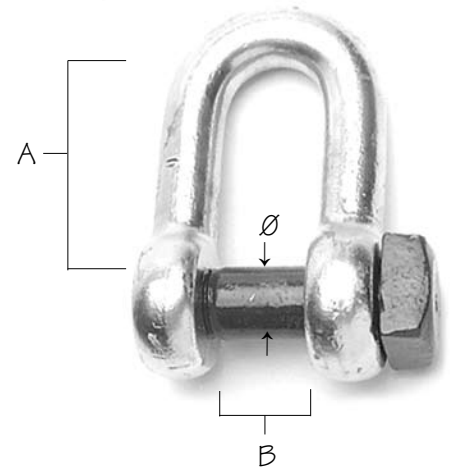

Shackles

Van Beest “Green Pin”

D-Type *

Square Head Pin

ITEM #	SIZE		WLL (TONS)	DIMENSIONS (MM)			WT./UNIT (LBS)
	(IN)	(MM)		(A)	(B)	(Ø)	
BF10DGPSQ	3/8	10	1.00	31	17	11	0.37
BF12DGPSQ	1/2	12	2.00	43	22	16	0.84
BF16DGPSQ	5/8	16	3.25	51	27	19	1.54
BF19DGPSQ	3/4	19	4.75	59	31	22	2.20
BF22DGPSQ	7/8	22	6.50	73	36	25	3.75
BF25DGPSQ	1	25	8.50	85	43	28	5.73
BF28DGPSQ	1 1/8	28	9.50	90	47	32	8.38
BF32DGPSQ	1 1/4	32	12.00	94	51	35	10.58
BF35DGPSQ	1 3/8	35	13.50	115	57	38	15.43
BF38DGPSQ	1 1/2	38	17.00	127	60	42	18.74
BF45DGPSQ	1 3/4	45	25.00	149	74	50	35.27

*Design factor 6.0:1

*Other sizes available by request

*Manufacturers Certificates available upon request

WLL = Working Load Limit.

DANTRAWL
INCORPORATED

MODERN GEAR FOR TODAY'S PROFESSIONAL FISHERMAN

4776 Shiilshole Ave. N.W. • Seattle, WA 98107 • Phone: 206-789-8840 • Fax: 206-789-8973 • sales@dantrawl.com