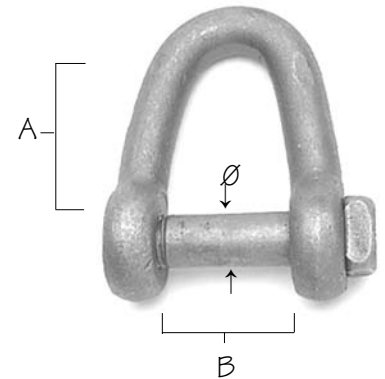

Shackles

D-Type *
Self-Colored

| ITEM # | SIZE (IN) | WLL (TONS) | WT./UNIT (LBS) |
|---------|--------------|---------------|-------------------|
| BFK10DS | 3/8 | 0.30 | 0.29 |
| BFK13DS | 1/2 | 0.50 | 0.66 |
| BFK16DS | 5/8 | 0.80 | 1.32 |
| BFK19DS | 3/4 | 1.10 | 2.20 |
| BFK22DS | 7/8 | 1.50 | 3.31 |
| BFK26DS | 1 | 2.00 | 4.63 |
| BFK32DS | 1 1/4 | 3.20 | 9.70 |
| BFK38DS | 1 1/2 | 4.50 | 15.87 |

* Non-Rated.

WLL = Working Load Limit.

V-Type
Self-Colored

| ITEM # | SIZE (IN) | WLL (TONS) | DIMENSIONS (MM) | | | WT./UNIT (LBS) |
|--------|--------------|---------------|-----------------|-----|-----|-------------------|
| | | | (A) | (B) | (Ø) | |
| BF32VS | 1 1/4 | 3.20 | 110 | 76 | 32 | 8.40 |