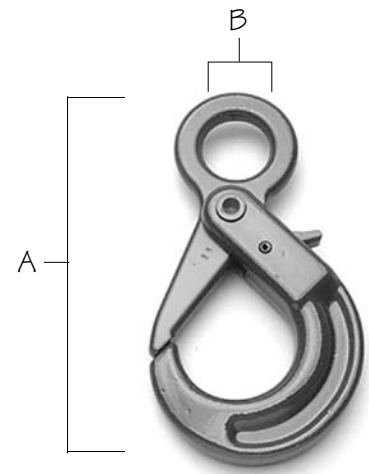

Safety Hooks

Gunnebo/Thiele

Alloy Grade 80, Fixed Eye *

ITEM #	SIZE		WLL (LBS)	DIMENSIONS (MM)		WT./UNIT (LBS)
	(IN)	(MM)		(A)	(B)	
BBK568	7/32	6	2,100	133	24	1.10
BBK788	1/4	8	3,500	162	30	1.76
BBK108	3/8	10	7,100	201	36	3.30
BBK138	1/2	13	12,000	242	47	7.16
BBK168	5/8	16	18,100	303	60	13.00
BBK198	3/4	19	27,500	328	66	17.99

* Design factor 4.0:1.
Certificates available upon request.

Swivel Eye *

ITEM #	SIZE		WLL (LBS)	DIMENSIONS (MM)		WT./UNIT (LBS)
	(IN)	(MM)		(A)	(B)	
BBKL568	7/32	6	2,100	170	29	1.50
BBKL788	1/4	8	3,500	217	36	2.40
BBKL108	3/8	10	7,100	265	43	4.20
BBKL138	1/2	13	12,000	333	48	8.40
BBKL168	5/8	16	18,100	398	61	15.90

*Design factor 4.0:1.
Bronze bushing allows hook to swivel under full load. Certificates available upon request.
WLL = Working Load Limit.

DANTRAWL
INCORPORATED

MODERN GEAR FOR TODAY'S PROFESSIONAL FISHERMAN