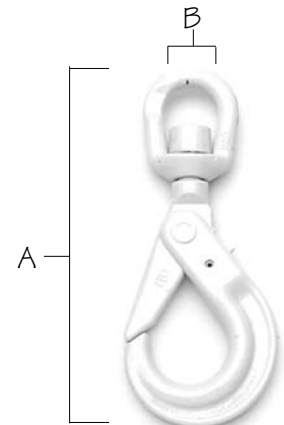

Safety Hooks

Gunnebo/Thiele

Alloy Grade 80, Fixed Eye *

ITEM #	SIZE		WLL (LBS)	DIMENSIONS (MM)		WT./UNIT (LBS)
	(IN)	(MM)		(A)	(B)	
BBK568	7/32	6	2,100	133	24	1.10
BBK788	1/4	8	3,500	162	30	1.76
BBK108	3/8	10	7,100	201	36	3.30
BBK138	1/2	13	12,000	242	47	7.16
BBK168	5/8	16	18,100	303	60	13.00
BBK198	3/4	19	27,500	328	66	17.99

* Design factor 4.0:1.
Certificates available upon request.

Swivel Eye *

ITEM #	SIZE		WLL (LBS)	DIMENSIONS (MM)		WT./UNIT (LBS)
	(IN)	(MM)		(A)	(B)	
BBKL568	7/32	6	2,100	170	29	1.50
BBKL788	1/4	8	3,500	217	36	2.40
BBKL108	3/8	10	7,100	265	43	4.20
BBKL138	1/2	13	12,000	333	48	8.40
BBKL168	5/8	16	18,100	398	61	15.90

*Design factor 4.0:1.
Bronze bushing allows hook to swivel under full load. Certificates available upon request.
WLL = Working Load Limit.

DANTRAWL
INCORPORATED

MODERN GEAR FOR TODAY'S PROFESSIONAL FISHERMAN