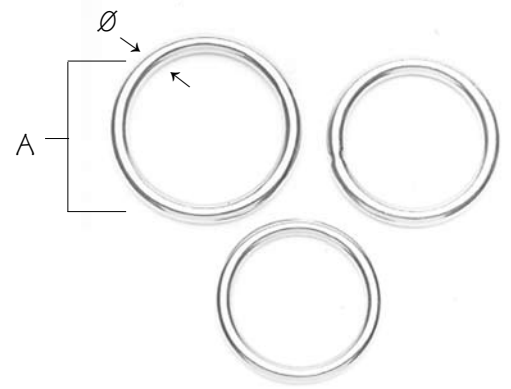

Rings

Stainless Steel

ITEM #	SIZE (∅) (MM)	INSIDE DIAMETER (A) (MM)	WT./UNIT (LBS)
BC1060SSR	10	60	0.31
BC1075SSR	10	75	0.40
BC1275SSR	12	75	0.55
BC1290SSR	12	90	0.64
BC1490SSR	14	90	0.93

DANTRAWL
INCORPORATED