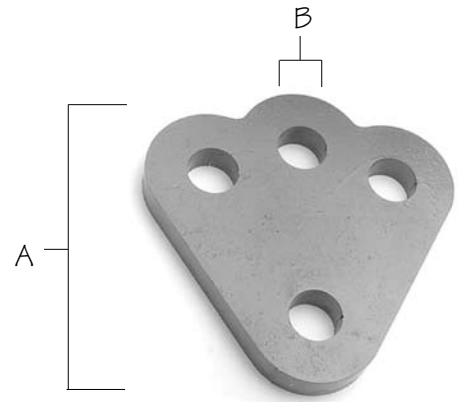

Rigging Plate

Bearclaw

| ITEM # | PLATE THICKNESS (IN) | DESCRIPTION | LENGTH (A) (IN) | HOLE SIZE (B) (IN) | WT./UNIT (LBS) |
|-----------|-------------------------|-------------|--------------------|-----------------------|-------------------|
| DPL343 | 3/4 | 3-hole | 6 | 1 3/8 | 5.0 |
| DPLBC14 | 1 | 4-hole | 10 | 1 1/2 | 17.0 |
| DPLBC1144 | 1 1/4 | 4-hole | 12 | 2 | 30.0 |
| DPLBC1124 | 1 1/2 | 4-hole | 13 1/2 | 2 1/2 | 48.0 |