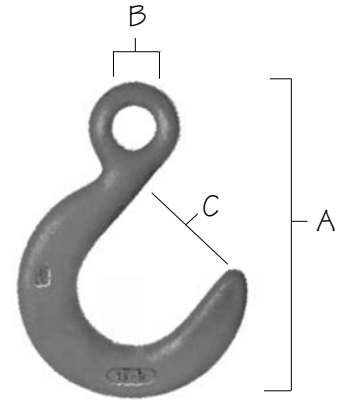

Foundry Hooks

Gunnebo/Thiele *
Grade 80

ITEM #	SIZE		WLL (LBS)	(A)	DIMENSIONS (MM)			WT./UNIT (LBS)
	(IN)	(MM)			(B)	(C)		
GOKE68	7/32	6	2,205	119	13	50	1.17	
GOKE788	1/4	8	4,409	158	18	66	2.05	
GOKE108	3/8	10	7,055	181	20	76	3.66	
GOKE138	1/2	13	11,023	216	26	89	6.94	
GOKE168	5/8	16	17,637	253	32	102	11.93	
GOKE18208	3/4	18/20	27,558	289	40	114	16.53	
GOKE228	7/8	22	33,069	335	46	127	25.13	
GOKE268	1	26	44,000	385	53	137	47.62	
GOKE328	1 1/4	32	70,547	420	61	152	61.73	

* Design factor 4.0:1.
Certificates available upon request.
WLL = Working Load Limit.

DANTRAWL
INCORPORATED

MODERN GEAR FOR TODAY'S PROFESSIONAL FISHERMAN

4776 Shilshole Ave. N.W. • Seattle, WA 98107 • Phone: 206-789-8840 • Fax: 206-789-8973 • sales@dantrawl.com