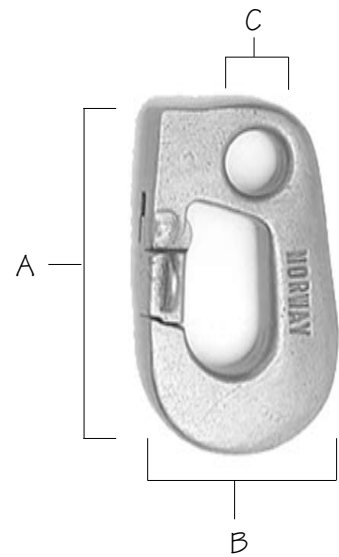

# Boss Hooks

Stainless Steel

ITEM #	SIZE (MM)	DIMENSIONS (MM)			WT./UNIT (LBS)
		LENGTH (A)	WIDTH (B)	EYE SIZE (C)	
BBOSS5S	27	111	66	23	1.20
BBOSS6S	38	132	77	27	1.40
BBOSS7S	37	153	90	27	2.70

**DANTRAWL**  
INCORPORATED