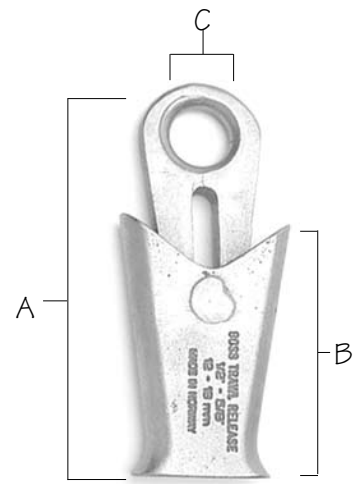

BOSS Trawl Release

Stainless Steel

ITEM #	SIZE (MM)	DIMENSIONS (MM)			WT./UNIT (LBS)
		(A)	(B)	(C)	
BBOSS1216	12-16	145	98	20	3.30

DANTRAWL
INCORPORATED

MODERN GEAR FOR TODAY'S PROFESSIONAL FISHERMAN

4776 Shilshole Ave. N.W. • Seattle, WA 98107 • Phone: 206-789-8840 • Fax: 206-789-8973 • sales@dantrawl.com

C-32