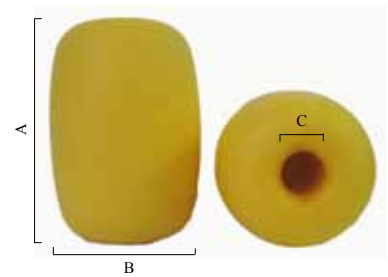

# SEINE FLOATS

## EVA FLOAT WITH SOLID MOLDED GROMMET

PART #	COLOR	FLOATATION		DIMENSIONS			CARTON	
		GRAMS	LBS	(A)	(B)	(C)	(PCS)	(LBS)
NYE3W	WHITE	300	0.66	110	72	18	200	25.58
NYE6W	WHITE	600	1.32	140	93	20	100	23.15
NYE6Y	YELLOW	600	1.32	140	93	20	100	23.15
NYW10W	WHITE	1000	2.20	165	110	21	80	32.81
NYW10Y	YELLOW	1000	2.20	165	110	21	80	32.81
NYE15W	WHITE	1500	3.31	165	116	25	75	36.38
NYE15Y	YELLOW	1500	3.31	165	116	25	75	36.38
NYE15G	GREEN	1500	3.31	165	116	25	75	36.38
NYE20W	WHITE	2000	4.41	173	135	28	40	25.58
NYE20Y	YELLOW	2000	4.41	173	135	28	40	25.58
NYE25W	WHITE	2500	5.51	180	145	28	40	32.63
NYE25Y	YELLOW	2500	5.51	180	145	28	40	32.63
NYE30Y	YELLOW	3000	6.62	190	161	33	32	31.75
NYE40Y	YELLOW	4000	8.82	210	175	37	24	34.40

STANDARD COLORS - YELLOW & WHITE  
 OTHER COLORS AVAILABLE BY REQUEST  
 EVA - ETHYLENE VINYL ACETATE

**DANTRAWL**  
 INCORPORATED

MODERN GEAR FOR TODAY'S PROFESSIONAL FISHERMAN